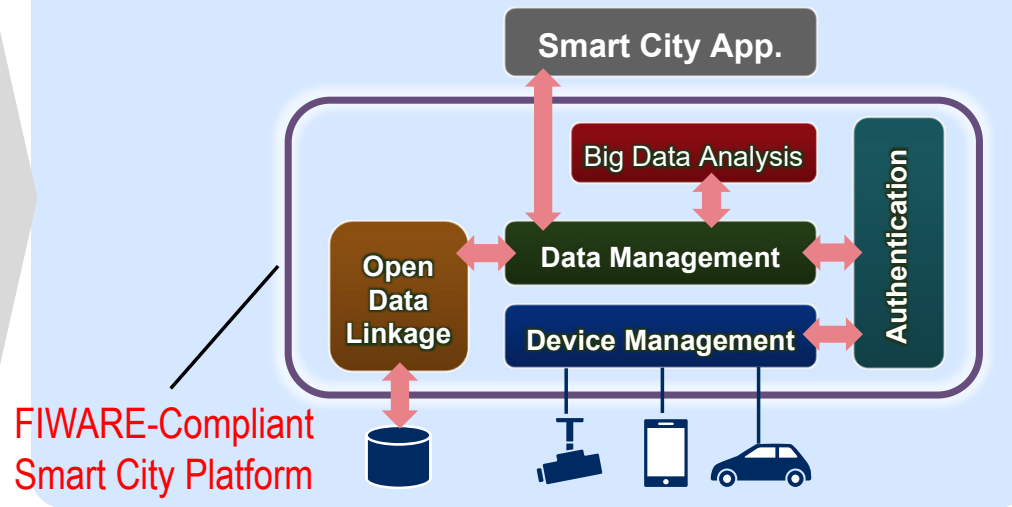

Takamatsu City's Smart City Vision

Mayor Hideto Onishi

Takamatsu, Kagawa, JAPAN

The City of Takamatsu Is :

- Capital of Kagawa Prefecture
- Creating a Bountiful Living Environment with Urban Functions, Clean Water & Rich Greenery
- Situated by the Seto Inland Sea, known as the Jewel of the World

IoT Common Platform (FIWARE)

The City of Takamatsu is building an IoT common platform using FIWARE as a cross-disciplinary data linkage platform. (Takamatsu is the first municipality in Japan to introduce FIWARE.)

FIWARE: a collection of software modules that support the development and diffusion of the next-generation Internet technologies

- Platform software developed in a public-private partnership project in Europe
- Open-source and license free, each module can be used in any combination
Possible to use a combination of parts outside FIWARE (*Facilitating Open Innovation*)

FIWARE Modules

Approx. 27 Modules in 5 Chapters

Can Be Used in Any Combination to Suit the Requirements:

Overview of the System

IoT Common Platform for “Smart City Takamatsu”

Water level sensors for flood control