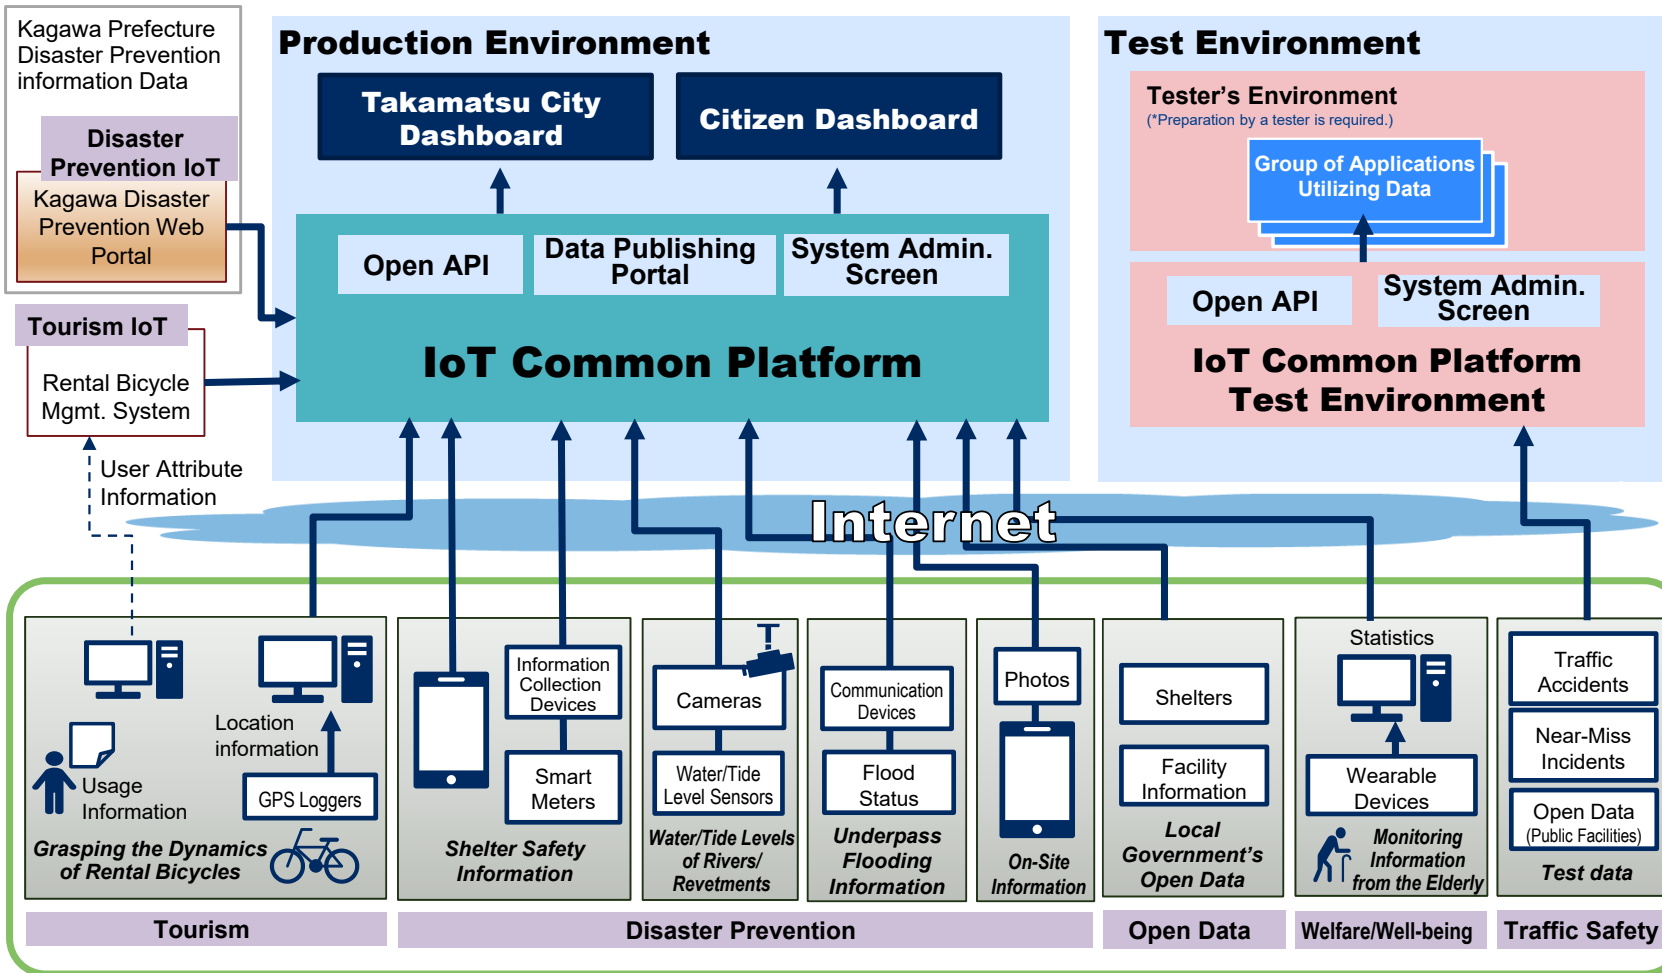

IoT Common Platform (FIWARE)

The City of Takamatsu is building an IoT common platform using FIWARE as a cross-disciplinary data linkage platform. (Takamatsu is the first municipality in Japan to introduce FIWARE.)

FIWARE: a collection of software modules that support the development and diffusion of the next-generation Internet technologies

- Platform software developed in a public-private partnership project in Europe
- Open-source and license free, each module can be used in any combination
Possible to use a combination of parts outside FIWARE (*Facilitating Open Innovation*)

FIWARE Modules

Approx. 27 Modules in 5 Chapters

Can Be Used in Any Combination to Suit the Requirements:

Overview of the System

IoT Common Platform for “Smart City Takamatsu”

Water level sensors for flood control

Disaster Prevention

GPS loggers on rental bicycles

Tourism

Wearable vital sensor and cardiac rate monitor for the elderly

Welfare/Well-being

IoT Common Platform (FIWARE) Production Environment / Testing Environment / Open Data Sites