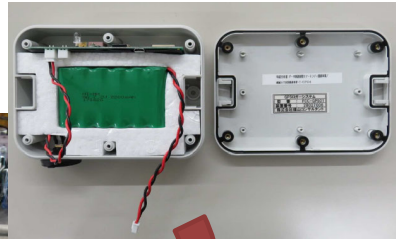

GPS loggers on rental bicycles

Tourism